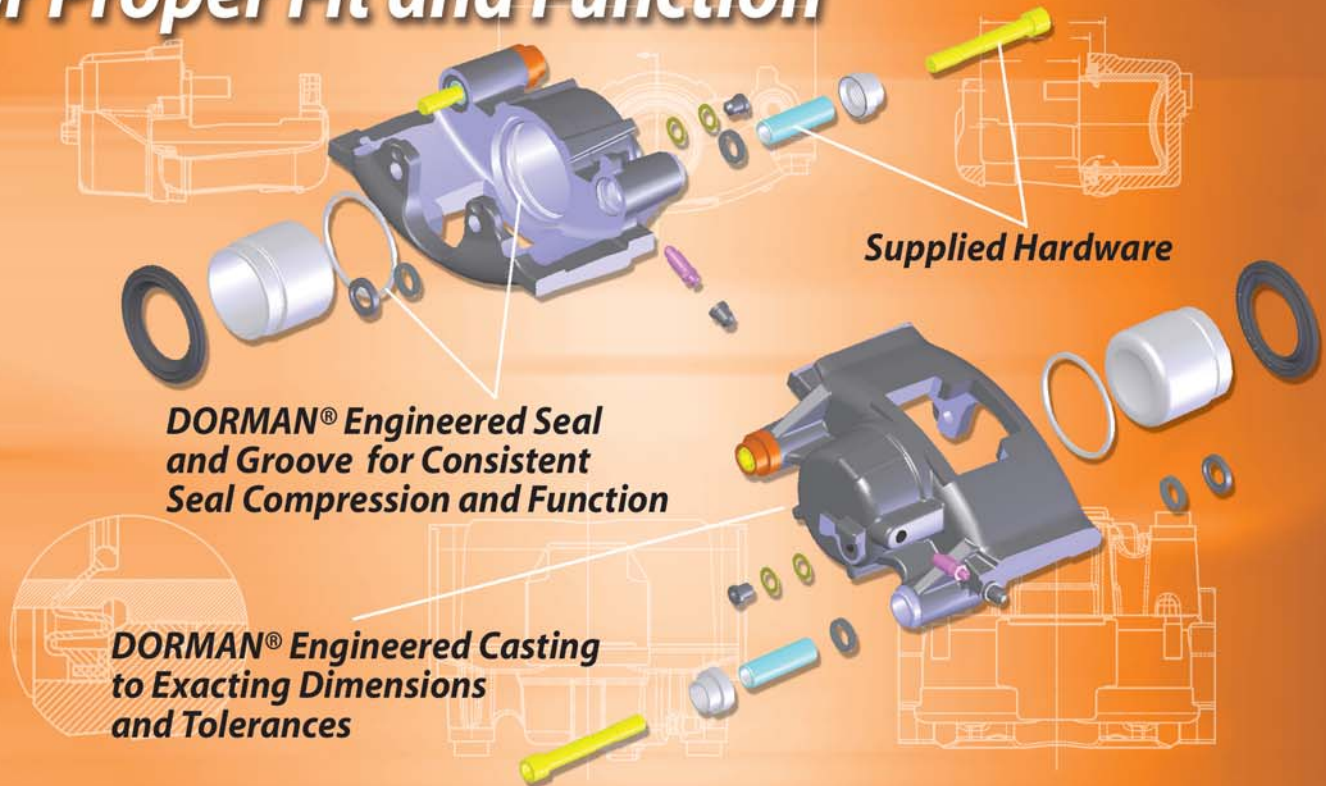

## **All Necessary Hardware Included**

*All DORMAN® Calipers  
are Fully Assembled and  
Ready for Friction*

*New Piston*

*Don't Trust Your Customer's Car With Anything But NEW*

*New Piston*

**Zinc Chromate Plating**  
*Extends Part Life  
and Reduces Corrosion*

# **DORMAN® ENGINEERED** *for Proper Fit and Function*

**Supplied Hardware**

**DORMAN® Engineered Seal and Groove for Consistent Seal Compression and Function**

**DORMAN® Engineered Casting to Exacting Dimensions and Tolerances**