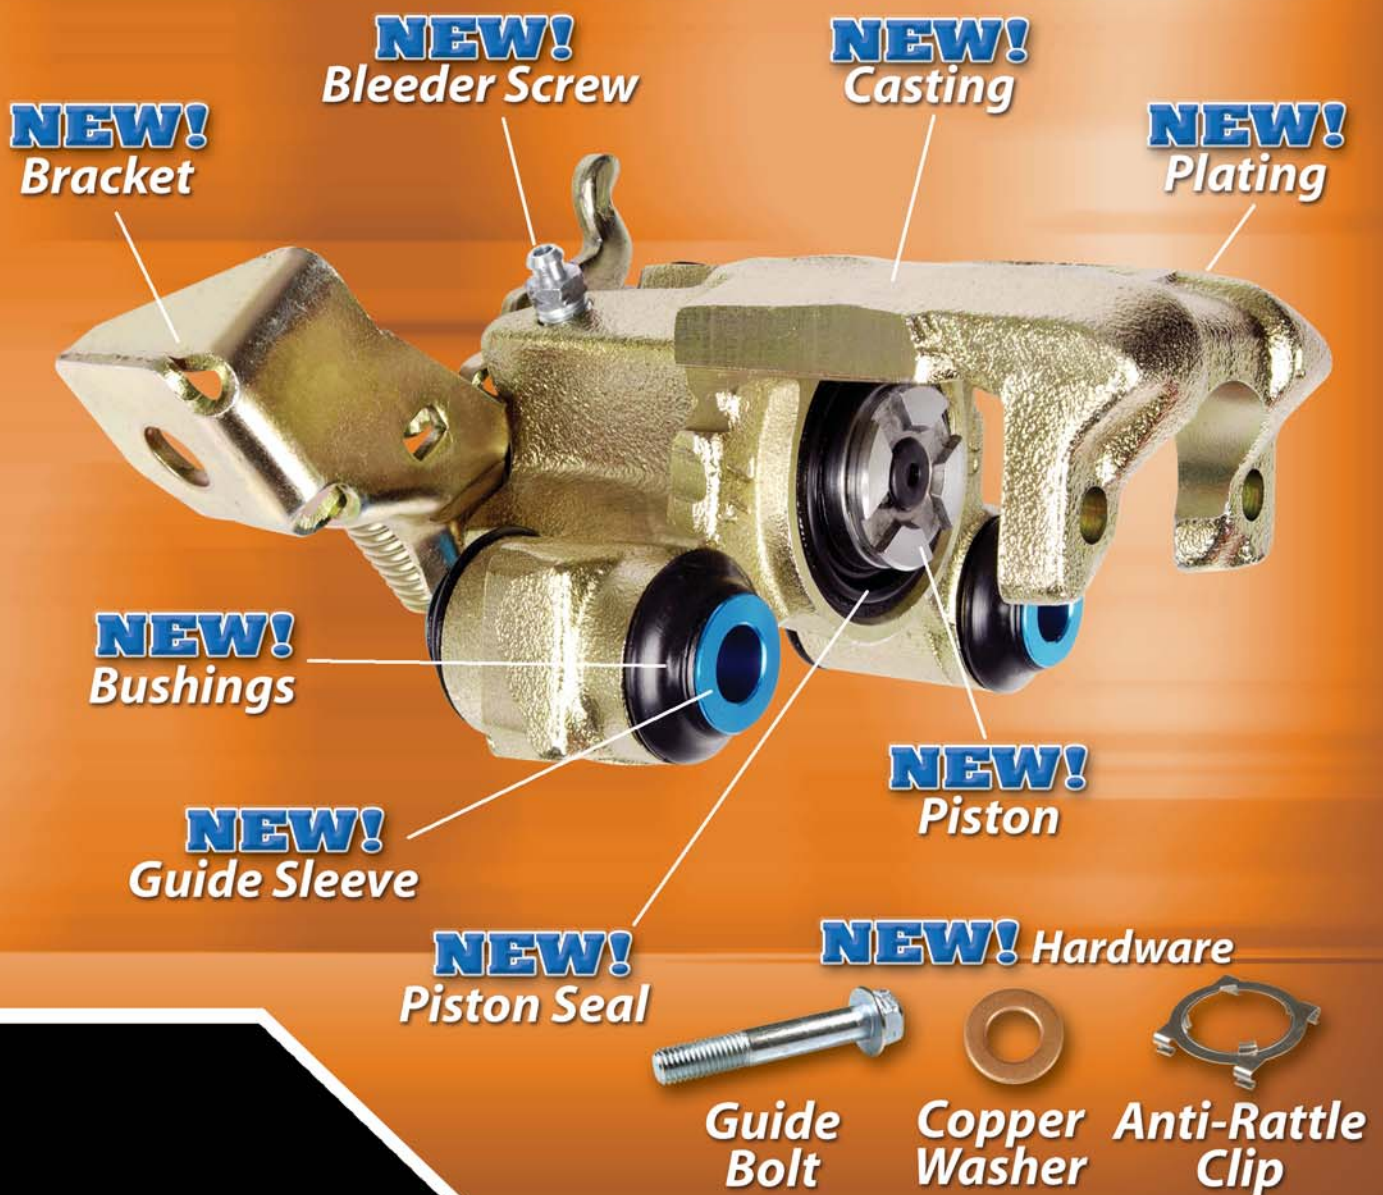

# **100% NEW!** **BRAKE CALIPER** **ASSEMBLIES**

**...Install Confidence**<sup>™</sup>

# 100% NEW! BRAKE CALIPERS

## **All Necessary Hardware Included**

*All DORMAN® Calipers  
are Fully Assembled and  
Ready for Friction*

*New Piston*

*Don't Trust Your Customer's Car With Anything But NEW*

*New Piston*

**Zinc Chromate Plating**  
*Extends Part Life  
and Reduces Corrosion*

## **DORMAN® Engineered for Failure-Prone Applications**

**OE and remanufactured GM "W-Body" calipers use steel guide sleeves, which cause corrosion and seizing**

**DORMAN® units prevent corrosion and seizing by utilizing an anodized aluminum guide sleeve**